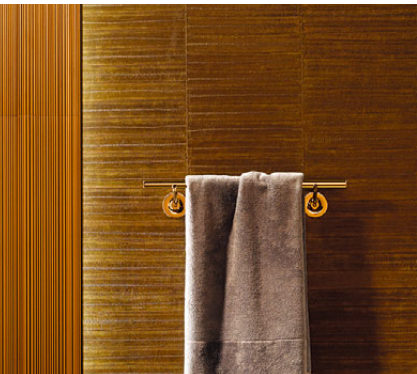

ME
by
STARCK®

Genuine elegance is timeless and arises from high demands. It is a combination of selected materials and subtle luxury. Extravagant – but not extroverted – just like ME by Starck which blends perfectly into opulent ambi-ances. From left to right: Furniture washbasin 32 5/8", with matching vanity unit L-Cube in Dolomite Grey. The ideal complement: Cape Cod freestanding bathtub and mirror with LED light by Philippe Starck. Wall-mounted toilet with shower-toilet seat SensoWash® Slim. Bidet and wall-mounted toilet. Furniture washbasin with L-Cube vanity unit and chrome feet. ME by Starck Two-Piece toilet.