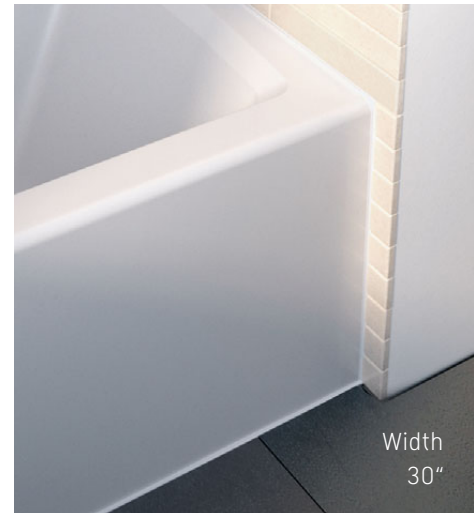

SENSOWASH® SLIM

SENSOWASH® SLIM IS IDEAL FOR MAINTAINING OPTIMUM HYGIENE. TO FACILITATE MAINTENANCE, THE SEAT UNIT CAN BE EASILY REMOVED, ALLOWING FOR EFFICIENT CLEANING.

ARCHITEC TUBS

Width
32"

Width
30"

Developed specifically for the North American market, the Architec panel tub by Duravit is a modern approach to the standard alcove bathtub. The ideal option for small spaces, this compact tub eliminates the need for costly installation fees while providing lasting benefits, such as easy cleaning and a sleek appearance. Composed of durable, high performance acrylic, the Architec tub is a flexible, affordable option for condensed, contemporary spaces. It features a distinct flat apron front, an integral tile flange on three sides that allows for a continuous flow of the front panel to the floor.