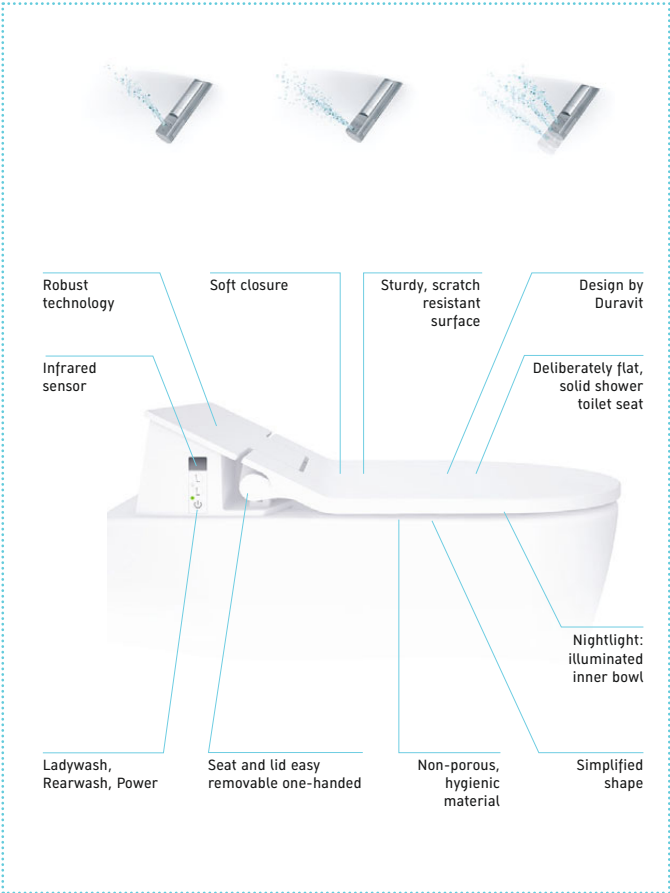

Happy D.2 embodies the ultimate in feminine beauty. This is thanks to its sleek, yet delicate rounded edges, which carry throughout the entire bathroom series - ceramics, tubs, bathroom furniture - and give Happy D.2 its distinctive, archetypal design. (On the left) mirror cabinet, furniture washbasin with vanity unit in Linen (decor). (This page from top to the bottom) Washbowl, freestanding bathtub and washbasin with vanity unit, washbasin, freestanding and wall-mounted toilet and bidet.

HAPPY D.2

WATER, WARMTH AND MODERN HYGIENE TECHNOLOGY COMBINED IN ONE REFRESHING DESIGN - THE UNIQUE RANGE OF SENSOWASH® SHOWER-TOILETS.

SENSOWASH® C SHOWER TOILETS

Nothing is as fundamental, hygienic, natural and refreshing as cleaning with water. This is why Duravit created Sensowash® – a shower-toilet seat that redefines comfort, quality of life and modern toilet hygiene. (Left side) Wallmounted toilet with Sensowash® Slim. (Bottom) Easy cleaning. The cover, made of a robust material (Duroplast) with a non-porous and highly scratch-resistant finish, can be removed easily.

SENSOWASH® SLIM

SENSOWASH® SLIM IS IDEAL FOR MAINTAINING OPTIMUM HYGIENE. TO FACILITATE MAINTENANCE, THE SEAT UNIT CAN BE EASILY REMOVED, ALLOWING FOR EFFICIENT CLEANING.

ARCHITEC TUBS

Width
32"

Width
30"

Developed specifically for the North American market, the Architec panel tub by Duravit is a modern approach to the standard alcove bathtub. The ideal option for small spaces, this compact tub eliminates the need for costly installation fees while providing lasting benefits, such as easy cleaning and a sleek appearance. Composed of durable, high performance acrylic, the Architec tub is a flexible, affordable option for condensed, contemporary spaces. It features a distinct flat apron front, an integral tile flange on three sides that allows for a continuous flow of the front panel to the floor.