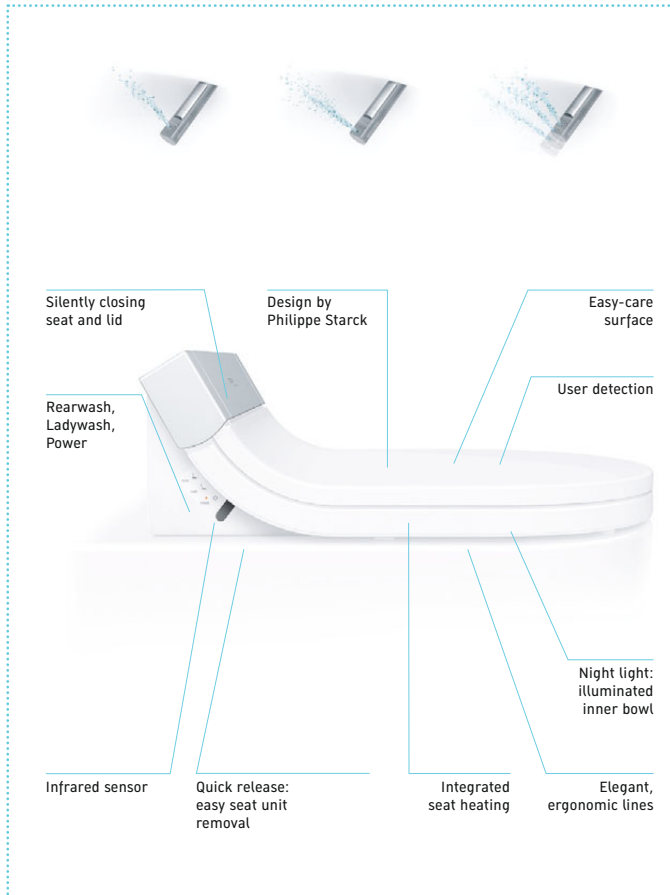

With OpenSpace B, Duravit takes the successful concept to a new level: good value for money is based on the simpler design of the wall profiles. The narrow chrome frame surrounding the doors creates the perfect contour and ensures stability.

Happy D.2 embodies the ultimate in feminine beauty. This is thanks to its sleek, yet delicate rounded edges, which carry throughout the entire bathroom series - ceramics, tubs, bathroom furniture - and give Happy D.2 its distinctive, archetypal design. (On the left) mirror cabinet, furniture washbasin with vanity unit in Linen (decor). (This page from top to the bottom) Washbowl, freestanding bathtub and washbasin with vanity unit, washbasin, freestanding and wall-mounted toilet and bidet.

HAPPY D.2

WATER, WARMTH AND MODERN HYGIENE TECHNOLOGY COMBINED IN ONE REFRESHING DESIGN - THE UNIQUE RANGE OF SENSOWASH® SHOWER-TOILETS.

SENSOWASH® C SHOWER TOILETS

Nothing is as fundamental, hygienic, natural and refreshing as cleaning with water. This is why Duravit created Sensowash® – a shower-toilet seat that redefines comfort, quality of life and modern toilet hygiene. (Left side) Wallmounted toilet with Sensowash® Slim. (Bottom) Easy cleaning. The cover, made of a robust material (Duroplast) with a non-porous and highly scratch-resistant finish, can be removed easily.

Developed specifically for the North American market, the Architec panel tub by Duravit is a modern approach to the standard alcove bathtub. The ideal option for small spaces, this compact tub eliminates the need for costly installation fees while providing lasting benefits, such as easy cleaning and a sleek appearance. Composed of durable, high performance acrylic, the Architec tub is a flexible, affordable option for condensed, contemporary spaces. It features a distinct flat apron front, an integral tile flange on three sides that allows for a continuous flow of the front panel to the floor.