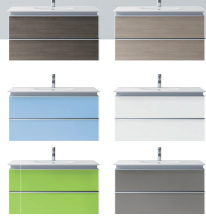

**LIFE.
STYLE.**