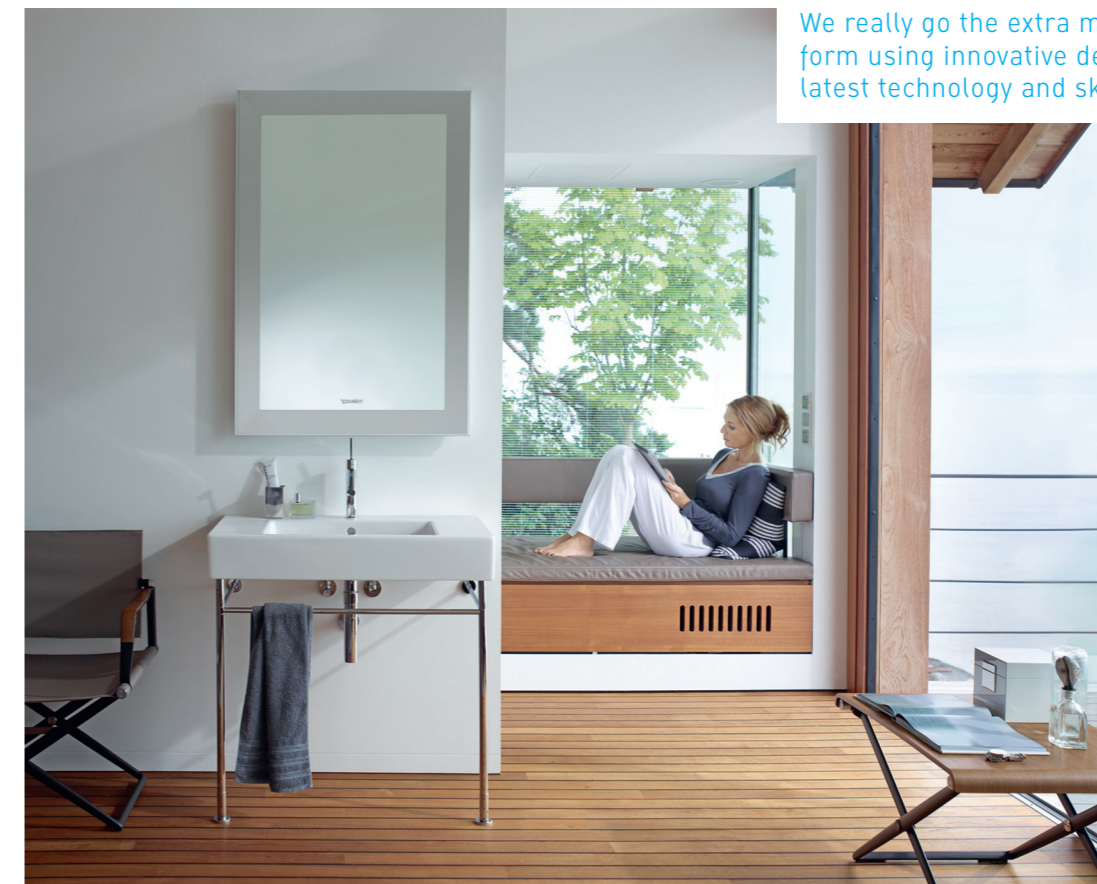

DESIGN. ESSENCE.