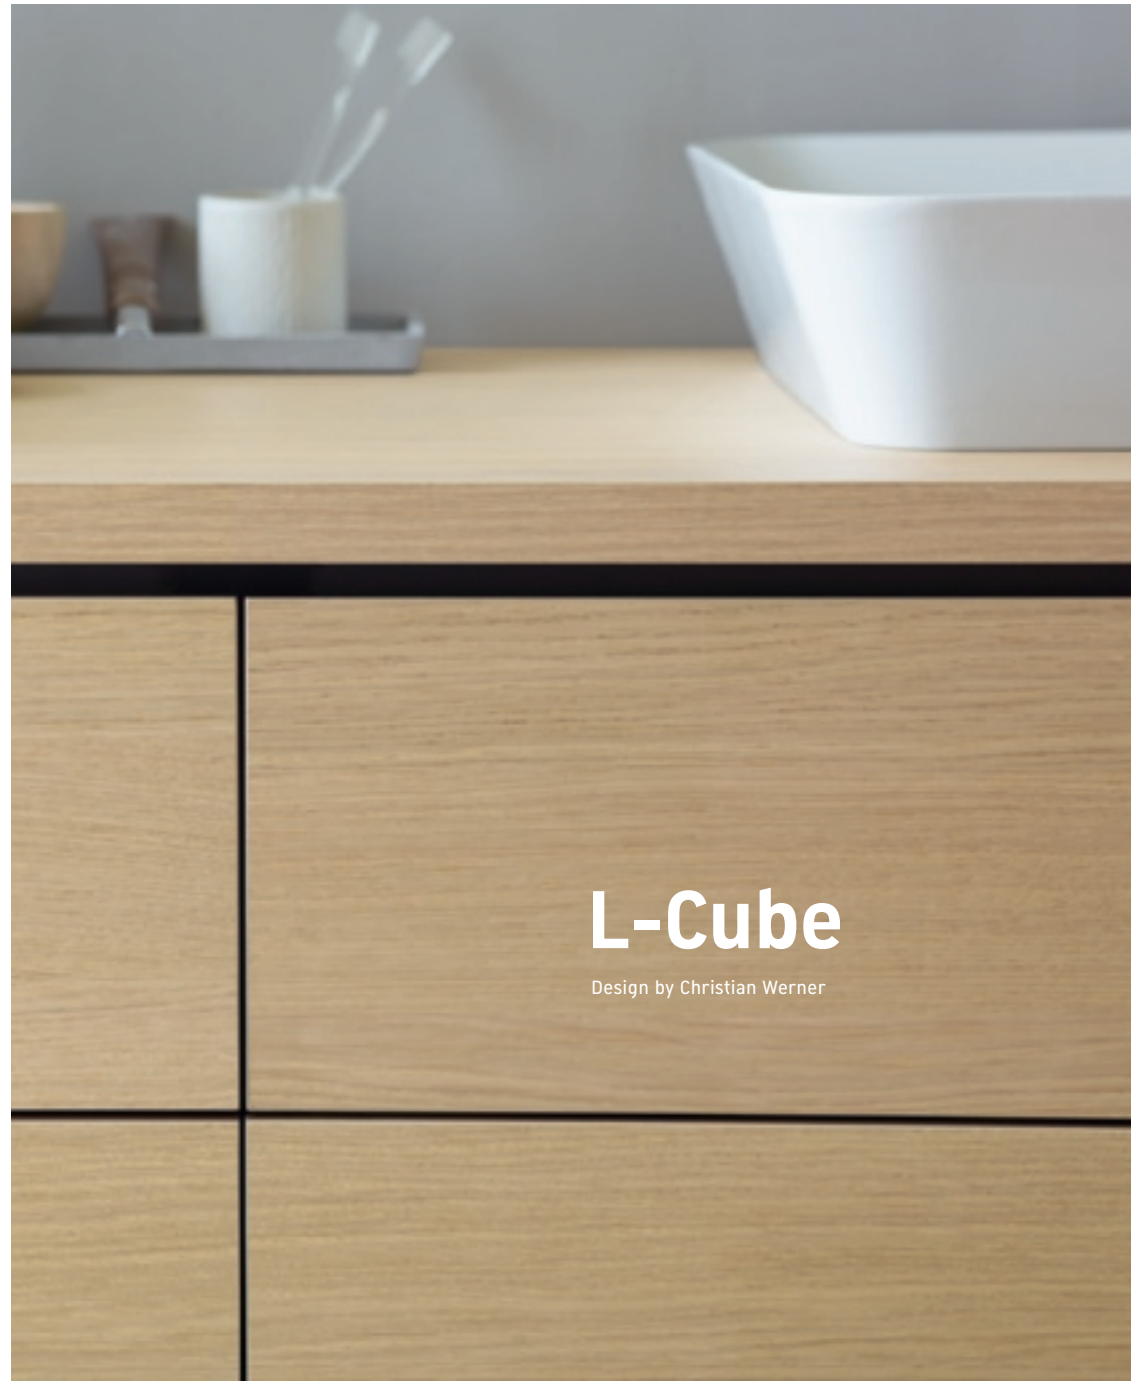

**Contemporary and contemplative: bathroom furniture as a collage.**

No handles, no unnecessary elements, no distractions. A key characteristic of the range is a shadow gap that surrounds the fronts and sides of the furniture. This visual framing places the washbasin on a higher level – making it appear as if the furniture and furniture fronts do not touch one another. The style, function, "feel" and color scheme can be selected individually, allowing you to create customized storage solutions.