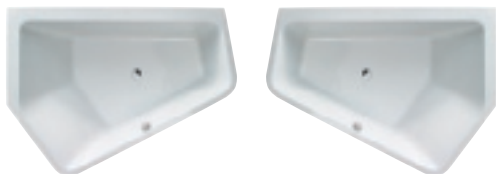

## Creating space.

OpenSpace is the shower enclosure that enlarges the bathroom. Its excellent value is based on the simple wall profile designs, which are made of high-gloss polished aluminum. After showering, the glass doors can simply be "folded" back against the wall.

# Architec

Design by Prof. Frank Huster/ Duravit

Developed specifically for the North American market, the Architec tub is a modern approach to the standard alcove bathtub. The ideal option for small spaces, this compact tub eliminates the need for costly installation fees while providing lasting benefits, such as easy cleaning and a sleek appearance. A shower tray with integrated tile flange is also available.

## Spacious and comfortable

Paiova 5 combines the advantages of a corner bathtub application with those of a free standing version, allowing for space saving while maintaining an open bathroom feel. Two different back slope angles, invite to a relaxing bathing experience.