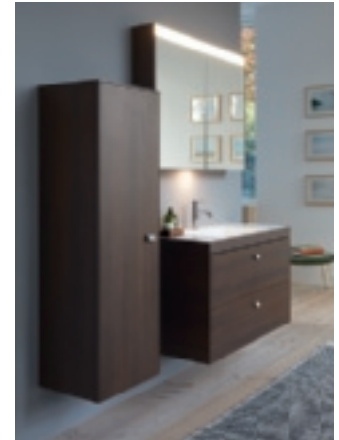

Contemporary design with a casual cool.
Characteristic details are the precise, finely nuanced lines
and the striking, ergonomically designed handle.